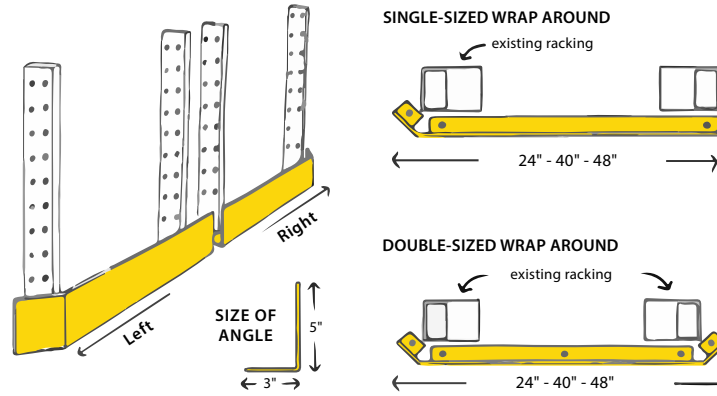

## Wrap Around Style

**SINGLE WRAP AROUND**

No. Modèle	Standard Sizes
RP24 Left / Right	24"
RP42 Left / Right	42"
RP48 Left / Right	48"
RP54 Left / Right	54"

**DOUBLE WRAP AROUND**

No. Modèle	Standard Sizes
RP42D	42"
RP48D	48"

\*Custom sizes are also available in both single- and double-sided wrap around

## Tapered Style

**SINGLE WRAP AROUND**

No. Modèle	Standard Sizes
RPAS24 Left / Right	24"
RPAS40 Left / Right	40"
RPAS48 Left / Right	48"

**DOUBLE WRAP AROUND**

No. Modèle	Standard Sizes
RPAD24 Left / Right	24"
RPAD40 Left / Right	40"
RPAD48 Left / Right	48"