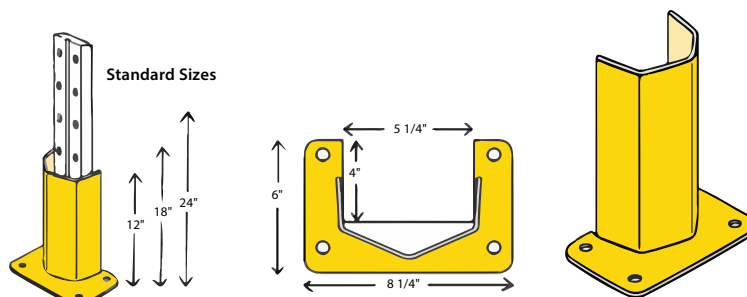

Rack Post Protectors

No. Modèle	Standard Sizes
RP12	12"
RP18	18"
RP24	24"

*Custom sizes are also available