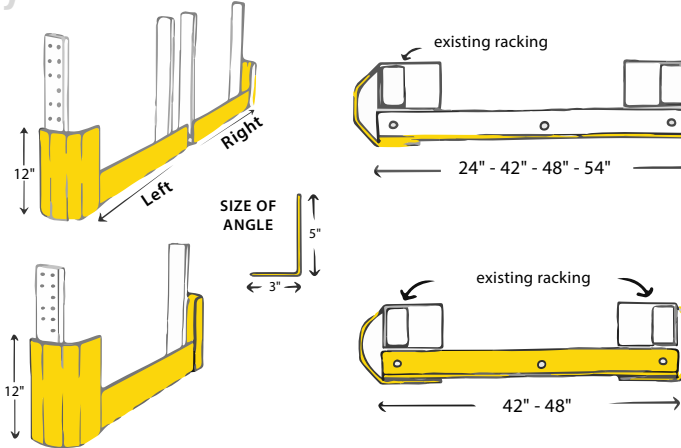

## Wrap Around Style

**SINGLE WRAP AROUND**

No. Modèle	Standard Sizes
RP24 Left / Right	24"
RP42 Left / Right	42"
RP48 Left / Right	48"
RP54 Left / Right	54"

**DOUBLE WRAP AROUND**

No. Modèle	Standard Sizes
RP42D	42"
RP48D	48"

\*Custom sizes are also available in both single- and double-sided wrap around

## Tapered Style

**SINGLE WRAP AROUND**

No. Modèle	Standard Sizes
RPAS24 Left / Right	24"
RPAS40 Left / Right	40"
RPAS48 Left / Right	48"

**DOUBLE WRAP AROUND**

No. Modèle	Standard Sizes
RPAD24 Left / Right	24"
RPAD40 Left / Right	40"
RPAD48 Left / Right	48"

## Rack Post Protectors

No. Modèle	Standard Sizes
RP12	12"
RP18	18"
RP24	24"

\*Custom sizes are also available