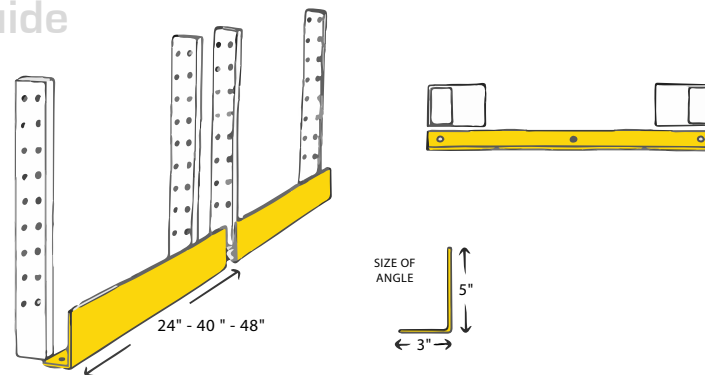

Floor Angle Guide

FLOOR GUIDE STANDARD SIZES

No. Modèle	Standard Sizes
RPFAC24	24"
RPFAC40	40"
RPFAC48	48"

*Custom sizes are also available